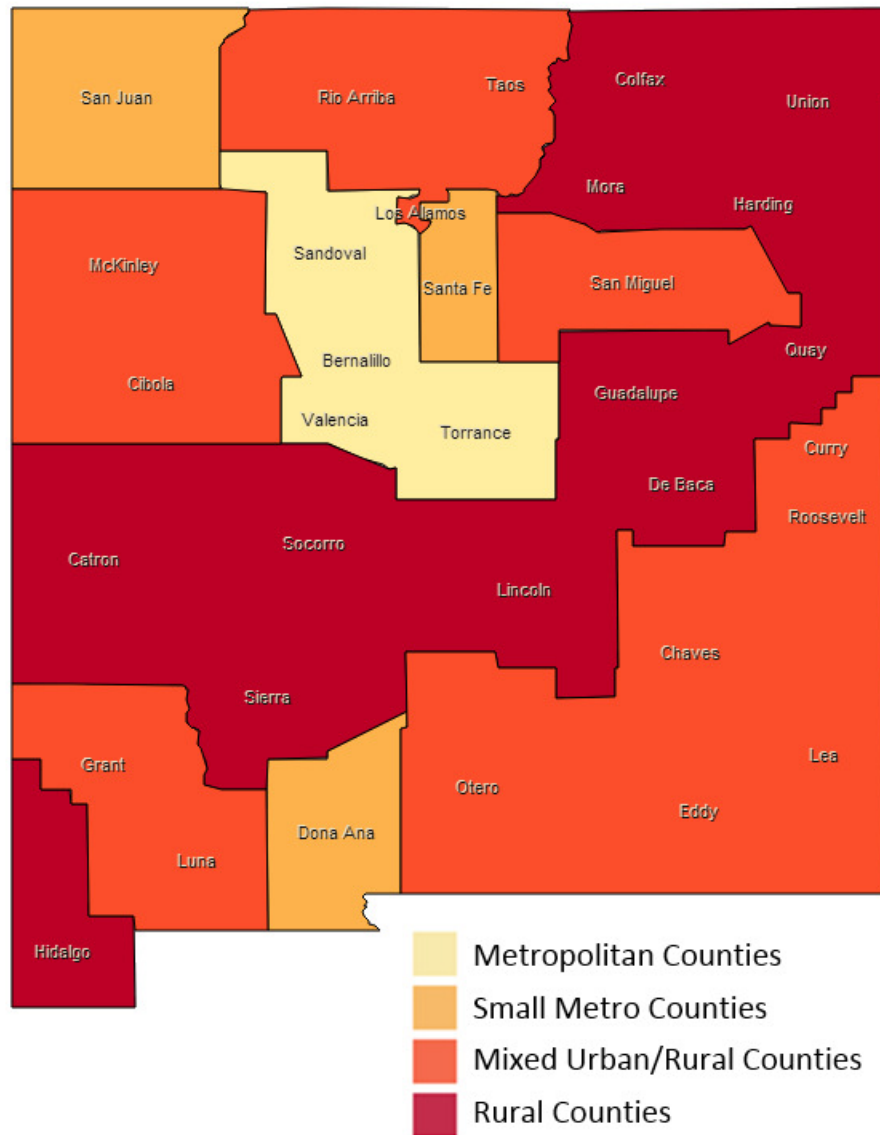

Metropolitan, Small Metro, Mixed Urban/Rural and Rural New Mexico Counties

Metropolitan Counties: Bernalillo, Sandoval, Torrance, Valencia

Small Metro Counties: Doña Ana, San Juan, Santa Fe

Mixed Urban/Rural Counties: Cibola, Chaves, Curry, Eddy, Grant, Lea, Los Alamos, Luna, McKinley, Otero, Rio Arriba, Roosevelt, San Miguel, Taos

Rural Counties: Catron, Colfax, De Baca, Guadalupe, Harding, Hidalgo, Lincoln, Mora, Quay, Sierra, Socorro, Union

November 2014